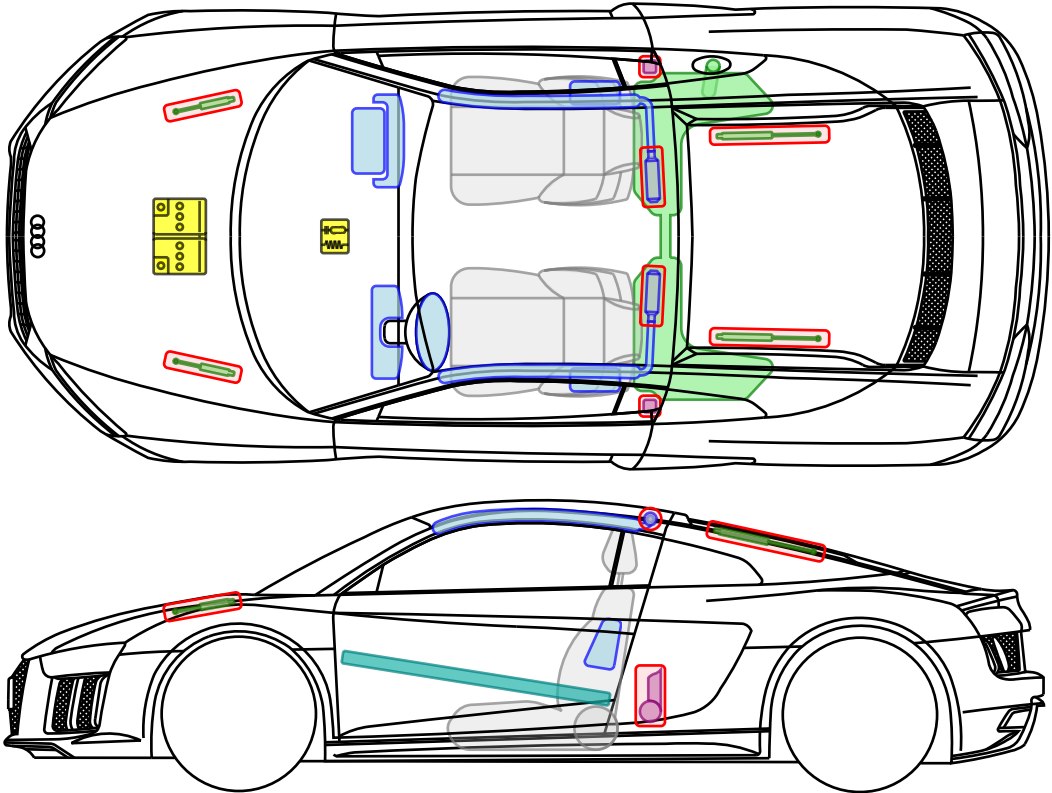

▶ Audi R8 Coupé

2015 -2024

Legend

	Airbag		Reinforcement		Control module
	Gas generator		Rollover protection		Battery
	Pretensioner		Gas-pressure damper		Fuel tank